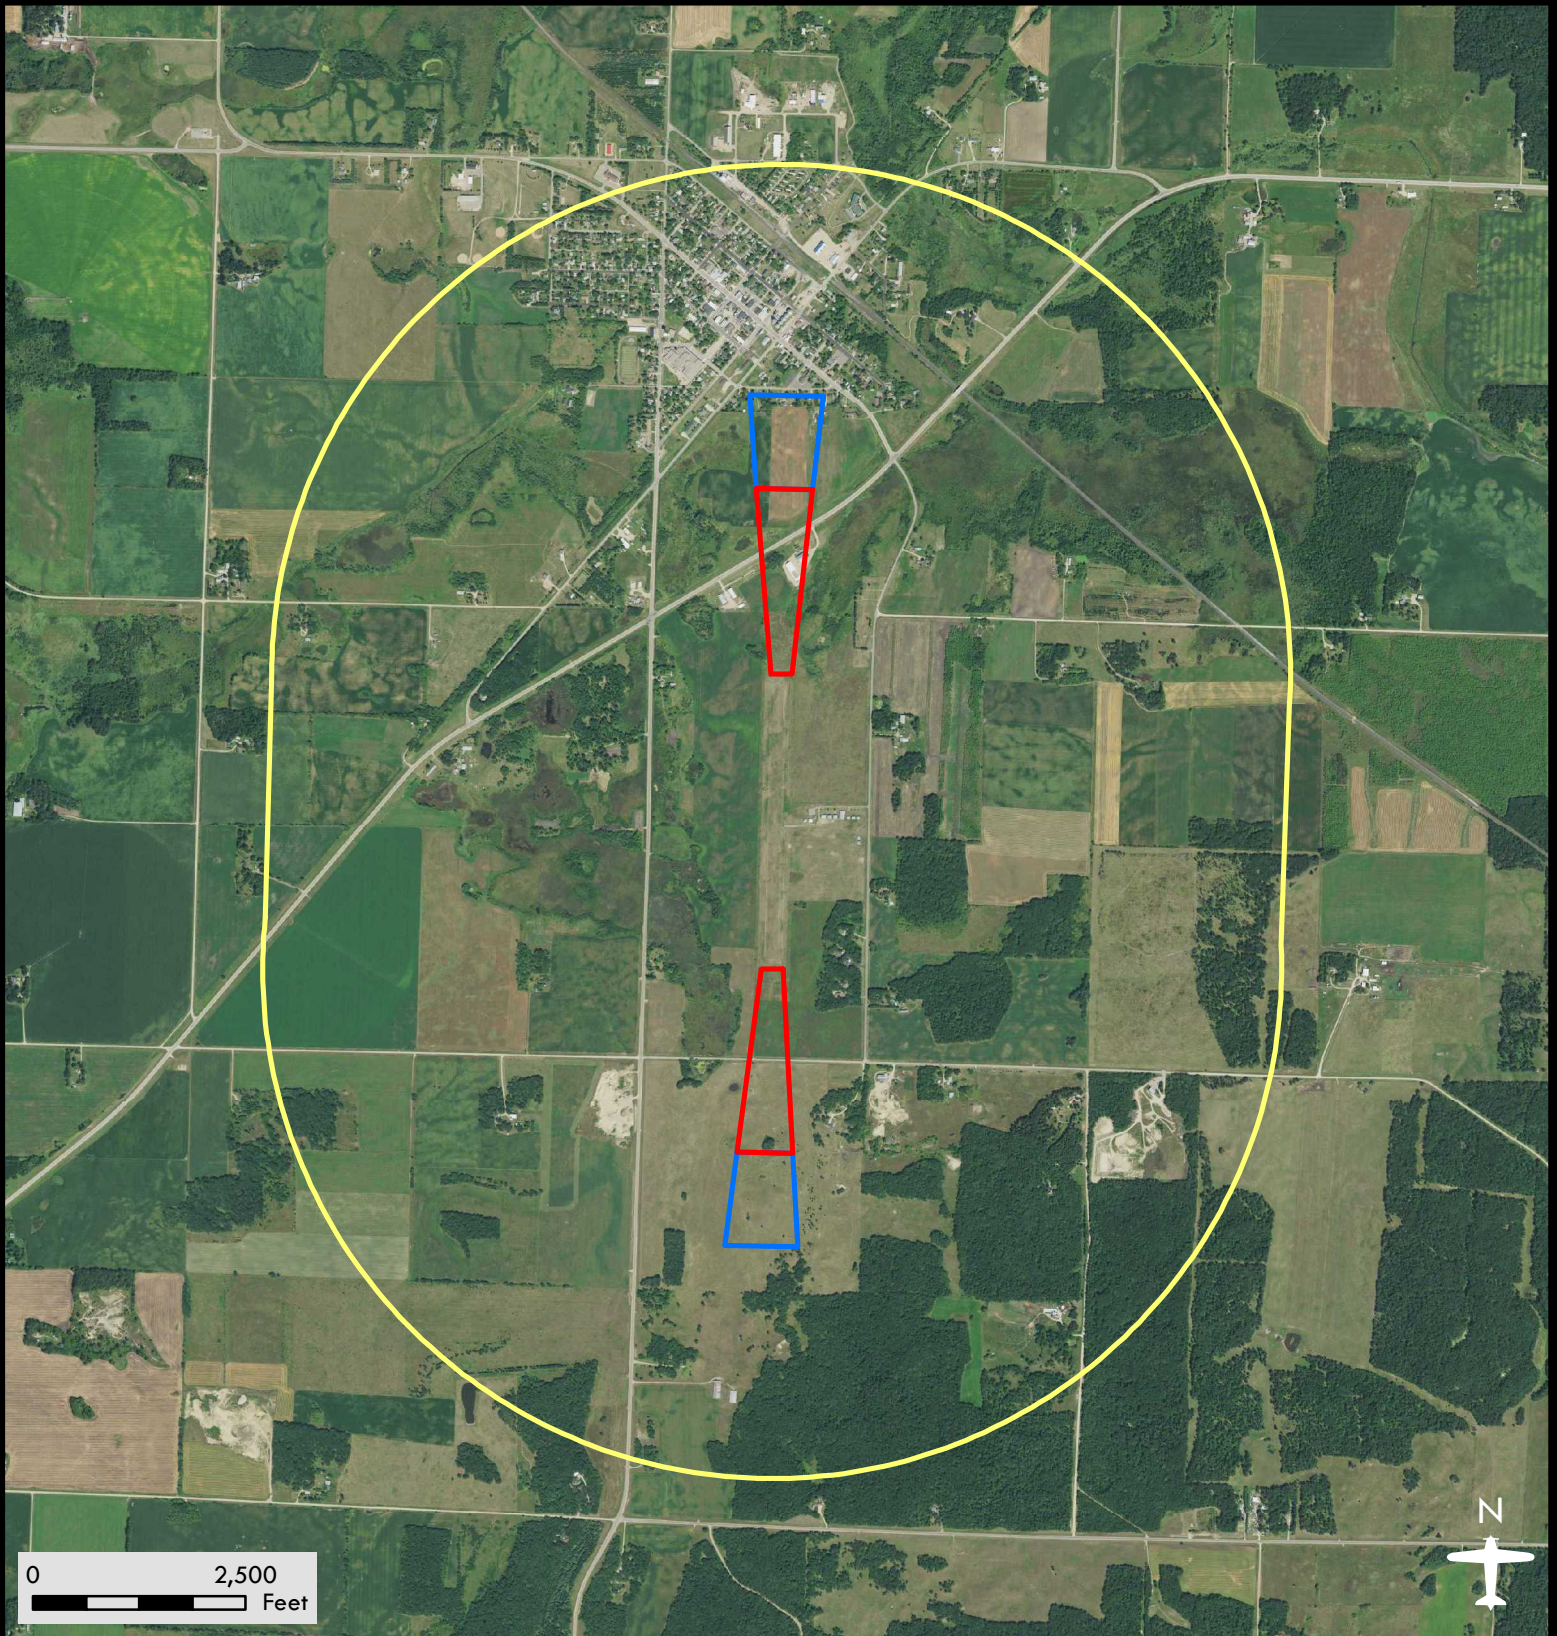

# Henning Municipal Airport

Airport Safety Zones

Date: 08/08/2018

## Legend

-  Zone A
-  Zone B
-  Zone C

**DISCLAIMER:** This is not an official zoning map. To view the official map and ordinance for this airport, please visit the Airport Zoning Information Warehouse at <https://www.dot.state.mn.us/aero/planning/zoning-warehouse.html>. The State of Minnesota makes no representations or warranties expressed or implied, with respect to the reuse of the data provided herewith regardless of its format or the means of its transmission. There is no guarantee or representation to the user as to the accuracy, currency, suitability, or reliability of this data for any purpose. The user accepts the data "as is." The State of Minnesota assumes no responsibility for loss or damage incurred as a result of any user's reliance on this data. All maps and other material provided herein are protected by copyright. Permission is granted to copy and use the materials herein.